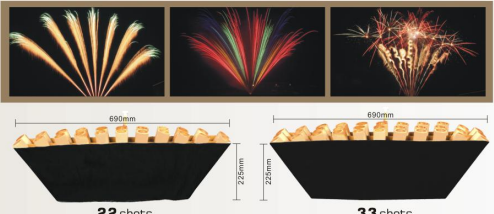

CE No. 2483-F4-0217				
Item No.	Size	Description	Effect Height (m)	Decibel
DTC-DCS040008	4'	silver crown to silver strobe	135(+/-30%)	114db@90m
DTC-DCS040011	4'	corolla w/blue tip poly	135(+/-30%)	114db@90m
DTC-DCS040020	4'	gold rain w/red tip poly and gold rain trunk	135(+/-30%)	114db@90m
DTC-DCS040026	4'	gold flower wave to red coconut w/ red strobe pistol & gold flower wave tail	135(+/-30%)	114db@90m
DTC-DCS040032	4'	farfalle w/ silver flower wave w/ purple pistol	135(+/-30%)	114db@90m
DTC-DCS040091	4'	silver dragon & red crosselette with green flash pistol	135(+/-30%)	114db@90m
CE No. 2483-F4-0221				
DTC-DCS040308	4'	red green blue to sound ring	135(+/-30%)	114db@90m
DTC-DCS040326	4'	blue sound ring in time rain pistol	135(+/-30%)	114db@90m
DTC-DCS040332	4'	green sound ring in gold glittering ring	135(+/-30%)	114db@90m
DTC-DCS040333	4'	red to sound in silver wave ring	135(+/-30%)	114db@90m
DTC-DCS040339	4'	silver dragon to report	135(+/-30%)	114db@90m
CE No. 2483-F4-0218				
DTC-DCS050001	5'	silver glitter w/ red tip poly	155(+/-30%)	115db@90m
DTC-DCS050007	5'	brocade chrysanthemum to water color	155(+/-30%)	115db@90m
DTC-DCS050030	5'	gold flower wave to blue coconut w/ orange strobe pistol & gold flower wave tail	155(+/-30%)	115db@90m
DTC-DCS050032	5'	farfalle w/ silver flower wave w/ purple pistol	155(+/-30%)	115db@90m
DTC-DCS050050	5'	silver spinner w/ red strobe pistol	155(+/-30%)	115db@90m
DTC-DCS050096	5'	silver dragon & red crosselette with green flash pistol	155(+/-30%)	115db@90m
DTC-DCS050096	5'	silver dragon & red crosselette with green flash pistol	155(+/-30%)	115db@90m
CE No. 2483-F4-0219				
DTC-DCS060020	6'	corolla w/ purple tip poly	170(+/-30%)	115db@90m
DTC-DCS060021	6'	brocade crown to water color w/ strobe pistol	170(+/-30%)	115db@90m
DTC-DCS060022	6'	gold rain w/red tip poly and gold rain trunk	170(+/-30%)	115db@90m
DTC-DCS060032	6'	gold flower wave to blue coconut w/ orange strobe pistol & gold flower wave tail	170(+/-30%)	115db@90m
DTC-DCS060052	6'	farfalle with aqua dahlia with green pistol	170(+/-30%)	115db@90m
DTC-DCS060073	6'	silver spinner ring w/ red crosselette ring	170(+/-30%)	115db@90m
DTC-DCS060083	6'	titanium chrysanthemum with strobe wave ring	170(+/-30%)	115db@90m
...	...	...	...	...

Item No.	Tube Size	SINGLE ROW LIST										Effects
		3 shots	5 shots	8 shots	10 shots	11 shots	13 shots	2x8 shots	2x10 shots	19 shots		
DTC-SRD120038	30x37x230	✓	✓	✓	✓	✓	✓	✓	✓	✓	✓	brocade crown to color mine (red, green, blue)
DTC-SRD120050	30x37x230	✓	✓	✓	✓	✓	✓	✓	✓	✓	✓	silver tiger tail to red strobe with red strobe mine
DTC-SRD120073	30x37x230	✓	✓	✓	✓	✓	✓	✓	✓	✓	✓	brocade crown king lance with crackling mine
DTC-SRD120125	30x37x230	✓	✓	✓	✓	✓	✓	✓	✓	✓	✓	silver strobe mine apt color falling leaves
DTC-SRD120140	30x37x230	✓	✓	✓	✓	✓	✓	✓	✓	✓	✓	brocade coco mine, blue blast, brocade coco
DTC-SRD120141	30x37x230	✓	✓	✓	✓	✓	✓	✓	✓	✓	✓	chrys mine blast chrys with red green blue dahlia
DTC-SRD120142	30x37x230	✓	✓	✓	✓	✓	✓	✓	✓	✓	✓	green strobe mine with small cracker
DTC-SRD120148	30x37x230	✓	✓	✓	✓	✓	✓	✓	✓	✓	✓	brocade mine to blue tail to brocade palm
DTC-SRD120204	30x37x230	✓	✓	✓	✓	✓	✓	✓	✓	✓	✓	golden tail to golden willow w/ blue tip
DTC-SRD120208	30x37x230	✓	✓	✓	✓	✓	✓	✓	✓	✓	✓	silver glittering tail to purple palm w/ silver glittering
DTC-SRD120215	30x37x230	✓	✓	✓	✓	✓	✓	✓	✓	✓	✓	crackling mine to crackling tail and crackling flower
DTC-SRD120239	30x37x230	✓	✓	✓	✓	✓	✓	✓	✓	✓	✓	golden willow and green dahlia mine
DTC-SRD120288	30x37x230	✓	✓	✓	✓	✓	✓	✓	✓	✓	✓	red glittering mine to golden glittering comet w/ red glittering tip
DTC-SRD120295	30x37x230	✓	✓	✓	✓	✓	✓	✓	✓	✓	✓	red glittering mine to silver glittering waterfall
DTC-SRD120297	30x37x230	✓	✓	✓	✓	✓	✓	✓	✓	✓	✓	silver glittering mine to red crosselette
DTC-SRD120311	30x37x230	✓	✓	✓	✓	✓	✓	✓	✓	✓	✓	silver glittering mine to silver whirling tail
...	...	...	...	...	...	...	...	...	...	...	...	...