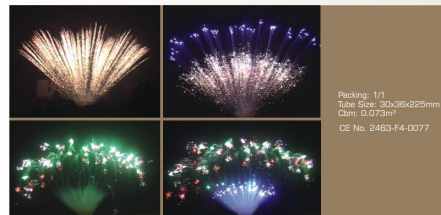

SHOTS 130 SHAPE F TIME 28 POWER 80 HEIGHT 60