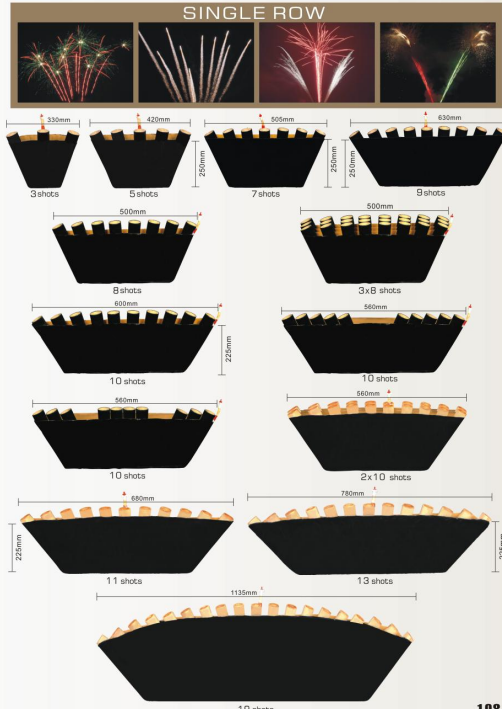

CE No. 2483-F4-0217				
Item No.	Size	Description	Effect Height (m)	Decibel
DTC-DCS040008	4'	silver crown to silver strobe	135(+/-30%)	114db@90m
DTC-DCS040011	4'	corolla w/blue tip poly	135(+/-30%)	114db@90m
DTC-DCS040020	4'	gold rain w/red tip poly and gold rain trunk	135(+/-30%)	114db@90m
DTC-DCS040026	4'	gold flower wave to red coconut w/ red strobe pistol & gold flower wave tail	135(+/-30%)	114db@90m
DTC-DCS040032	4'	farfalle w/ silver flower wave w/ purple pistol	135(+/-30%)	114db@90m
DTC-DCS040091	4'	silver dragon & red crosselette with green flash pistol	135(+/-30%)	114db@90m
CE No. 2483-F4-0221				
DTC-DCS040308	4'	red green blue to sound ring	135(+/-30%)	114db@90m
DTC-DCS040326	4'	blue sound ring in time rain pistol	135(+/-30%)	114db@90m
DTC-DCS040332	4'	green sound ring in gold glittering ring	135(+/-30%)	114db@90m
DTC-DCS040333	4'	red to sound in silver wave ring	135(+/-30%)	114db@90m
DTC-DCS040339	4'	silver dragon to report	135(+/-30%)	114db@90m
CE No. 2483-F4-0218				
DTC-DCS050001	5'	silver glitter w/ red tip poly	155(+/-30%)	115db@90m
DTC-DCS050007	5'	brocade chrysanthemum to water color	155(+/-30%)	115db@90m
DTC-DCS050030	5'	gold flower wave to blue coconut w/ orange strobe pistol & gold flower wave tail	155(+/-30%)	115db@90m
DTC-DCS050032	5'	farfalle w/ silver flower wave w/ purple pistol	155(+/-30%)	115db@90m
DTC-DCS050050	5'	silver spinner w/ red strobe pistol	155(+/-30%)	115db@90m
DTC-DCS050096	5'	silver dragon & red crosselette with green flash pistol	155(+/-30%)	115db@90m
DTC-DCS050096	5'	silver dragon & red crosselette with green flash pistol	155(+/-30%)	115db@90m
CE No. 2483-F4-0219				
DTC-DCS060020	6'	corolla w/ purple tip poly	170(+/-30%)	115db@90m
DTC-DCS060021	6'	brocade crown to water color w/ strobe pistol	170(+/-30%)	115db@90m
DTC-DCS060022	6'	gold rain w/red tip poly and gold rain trunk	170(+/-30%)	115db@90m
DTC-DCS060032	6'	gold flower wave to blue coconut w/ orange strobe pistol & gold flower wave tail	170(+/-30%)	115db@90m
DTC-DCS060052	6'	farfalle with aqua dahlia with green pistol	170(+/-30%)	115db@90m
DTC-DCS060073	6'	silver spinner ring w/ red crosselette ring	170(+/-30%)	115db@90m
DTC-DCS060083	6'	titanium chrysanthemum with strobe wave ring	170(+/-30%)	115db@90m
...	...	...	...	...

Item No.	Tube Size	SINGLE ROW LIST										Effects
		3 shots	5 shots	8 shots	10 shots	11 shots	13 shots	2x8 shots	2x10 shots	19 shots		
DTC-SRD120038	30x37x230	✓	✓	✓	✓	✓	✓	✓	✓	✓	✓	brocade crown to color mine (red, green, blue)
DTC-SRD120050	30x37x230	✓	✓	✓	✓	✓	✓	✓	✓	✓	✓	silver tiger tail to red strobe with red strobe mine
DTC-SRD120073	30x37x230	✓	✓	✓	✓	✓	✓	✓	✓	✓	✓	brocade crown king lance with crackling mine
DTC-SRD120125	30x37x230	✓	✓	✓	✓	✓	✓	✓	✓	✓	✓	silver strobe mine apt color falling leaves
DTC-SRD120140	30x37x230	✓	✓	✓	✓	✓	✓	✓	✓	✓	✓	brocade coco mine, blue blast, brocade coco
DTC-SRD120141	30x37x230	✓	✓	✓	✓	✓	✓	✓	✓	✓	✓	chrys mine blast chrys with red green blue dahlia
DTC-SRD120142	30x37x230	✓	✓	✓	✓	✓	✓	✓	✓	✓	✓	green strobe mine with small cracker
DTC-SRD120148	30x37x230	✓	✓	✓	✓	✓	✓	✓	✓	✓	✓	brocade mine to blue tail to brocade palm
DTC-SRD120204	30x37x230	✓	✓	✓	✓	✓	✓	✓	✓	✓	✓	golden tail to golden willow w/ blue tip
DTC-SRD120208	30x37x230	✓	✓	✓	✓	✓	✓	✓	✓	✓	✓	silver glittering tail to purple palm w/ silver glittering
DTC-SRD120215	30x37x230	✓	✓	✓	✓	✓	✓	✓	✓	✓	✓	crackling mine to crackling tail and crackling flower
DTC-SRD120239	30x37x230	✓	✓	✓	✓	✓	✓	✓	✓	✓	✓	golden willow and green dahlia mine
DTC-SRD120288	30x37x230	✓	✓	✓	✓	✓	✓	✓	✓	✓	✓	red glittering mine to golden glittering comet w/ red glittering tip
DTC-SRD120295	30x37x230	✓	✓	✓	✓	✓	✓	✓	✓	✓	✓	red glittering mine to silver glittering waterfall
DTC-SRD120297	30x37x230	✓	✓	✓	✓	✓	✓	✓	✓	✓	✓	silver glittering mine to red crosselette
DTC-SRD120311	30x37x230	✓	✓	✓	✓	✓	✓	✓	✓	✓	✓	silver glittering mine to silver whirling tail
...	...	...	...	...	...	...	...	...	...	...	...	...